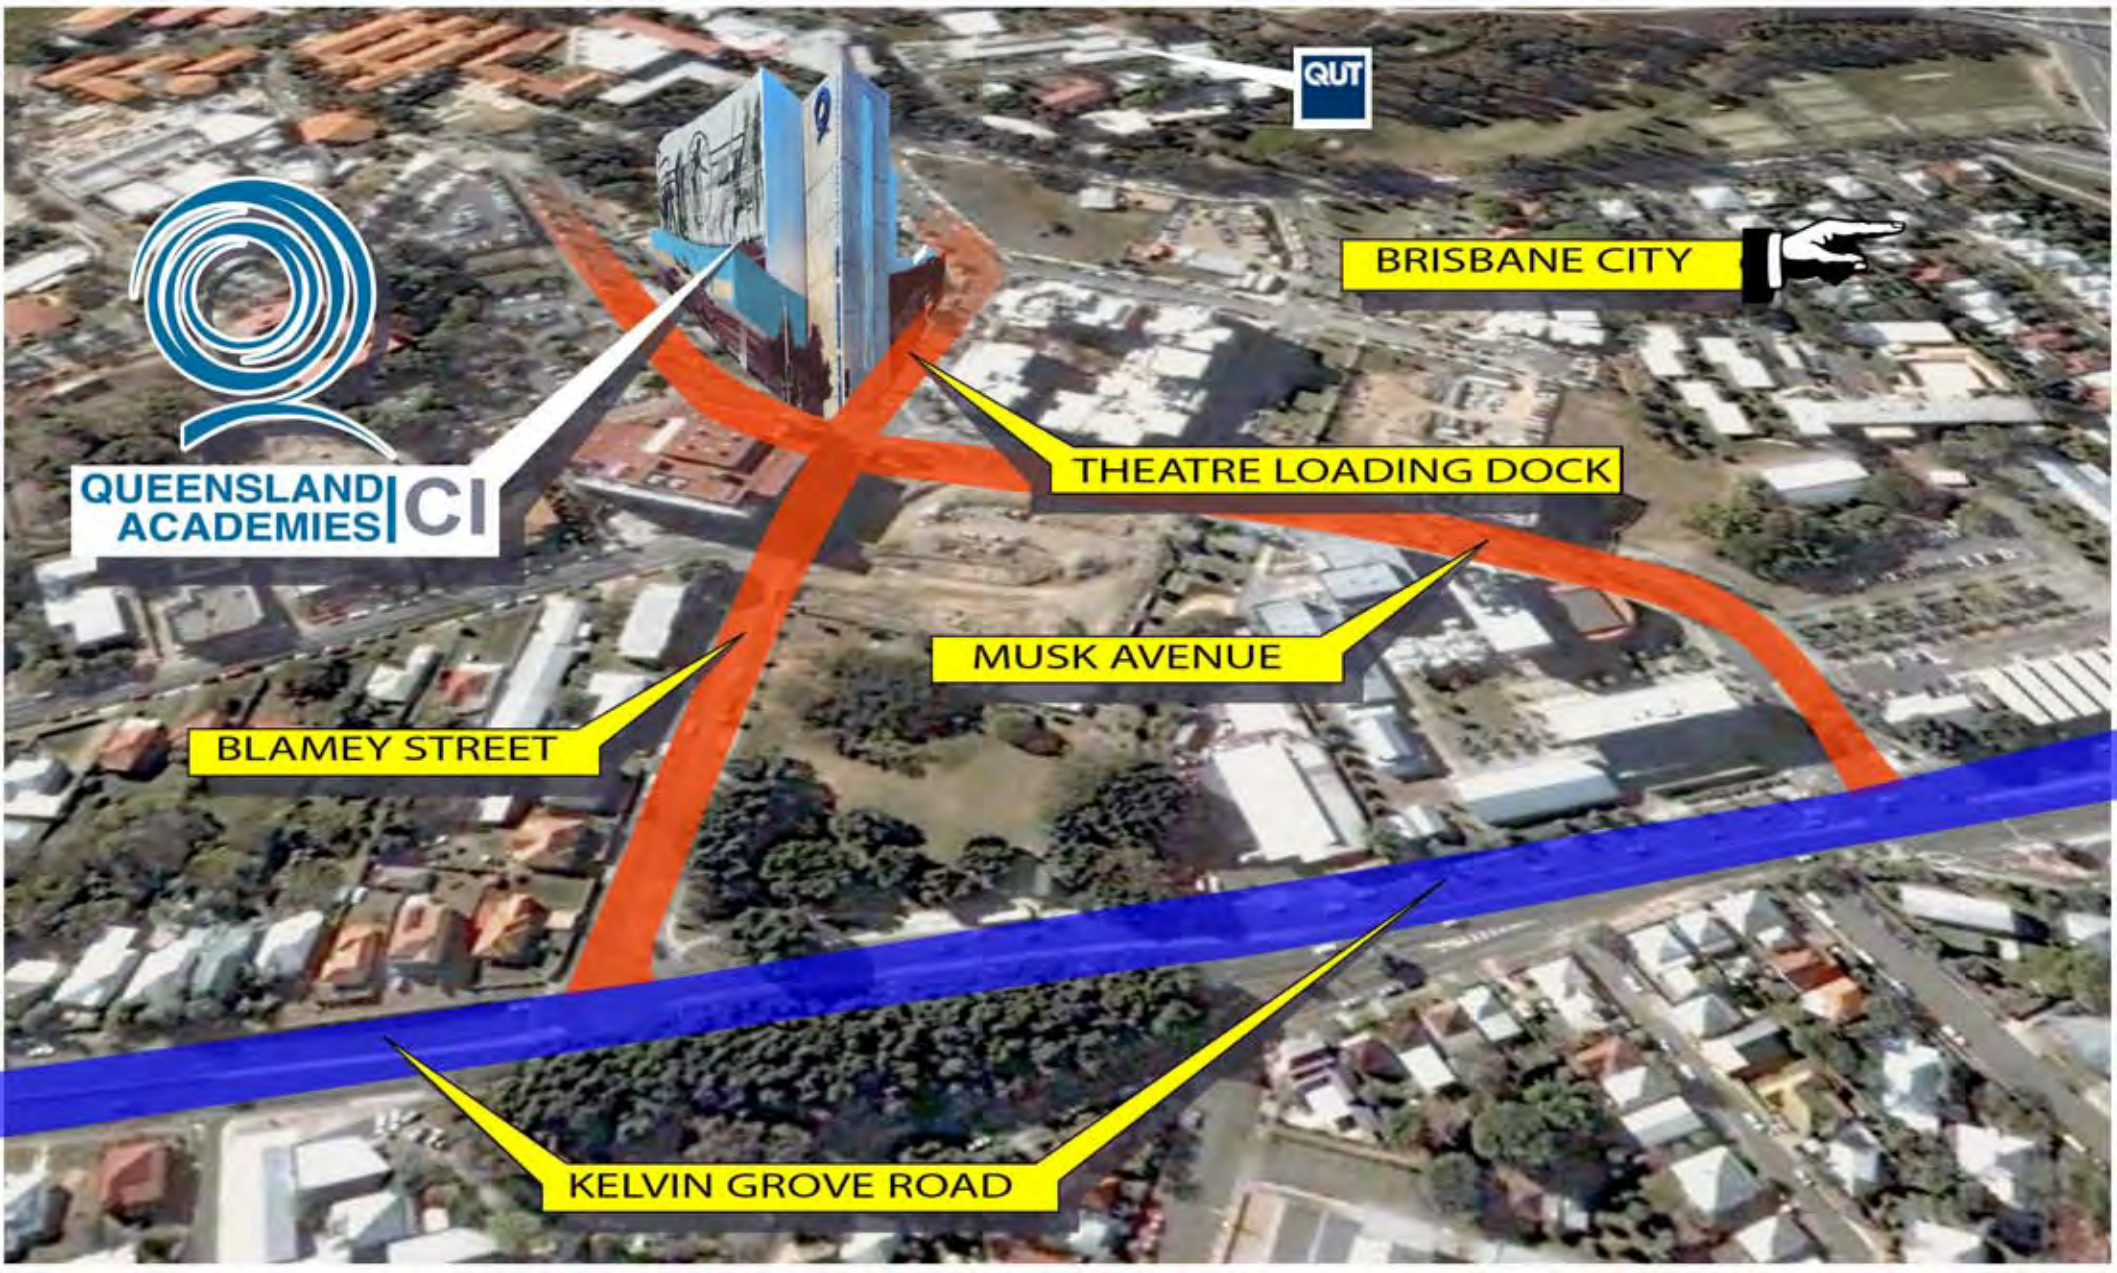

QUEENSLAND ACADEMIES | CI

Theatre seating.....360

QUEENSLAND
ACADEMIES | CI

QUT

BRISBANE CITY

THEATRE LOADING DOCK

MUSK AVENUE

BLAMEY STREET

KELVIN GROVE ROAD

FIRE EVACUATION INFORMATION

1. REMAIN CALM AND CEASE ACTIVITIES
2. COLLECT IMMEDIATE PERSONAL POSSESSIONS
3. OBEY ALL INSTRUCTIONS FROM WARDENS, SECURITY OFFICERS AND EMERGENCY PERSONNEL
4. LEAVE BUILDING BY THE MOST DIRECT ROUTE
5. PROCEED TO DESIGNATED ASSEMBLY AREA FOR YOUR BUILDING
6. DO NOT RE-ENTER BUILDING UNTIL INSTRUCTED TO DO SO BY THE FIRE OFFICER

NOTE: STAFF IN CHARGE OF A CLASS ARE RESPONSIBLE FOR THE SAFE EVACUATION OF THAT CLASS

LOADING ZONE

ACCESS TO STAGE

ACADEMY EVACUATION AREA LOCATION MAP

EVACUATION PLAN LEVEL 1 QUEENSLAND ACADEMIES CREATIVE INDUSTRIES