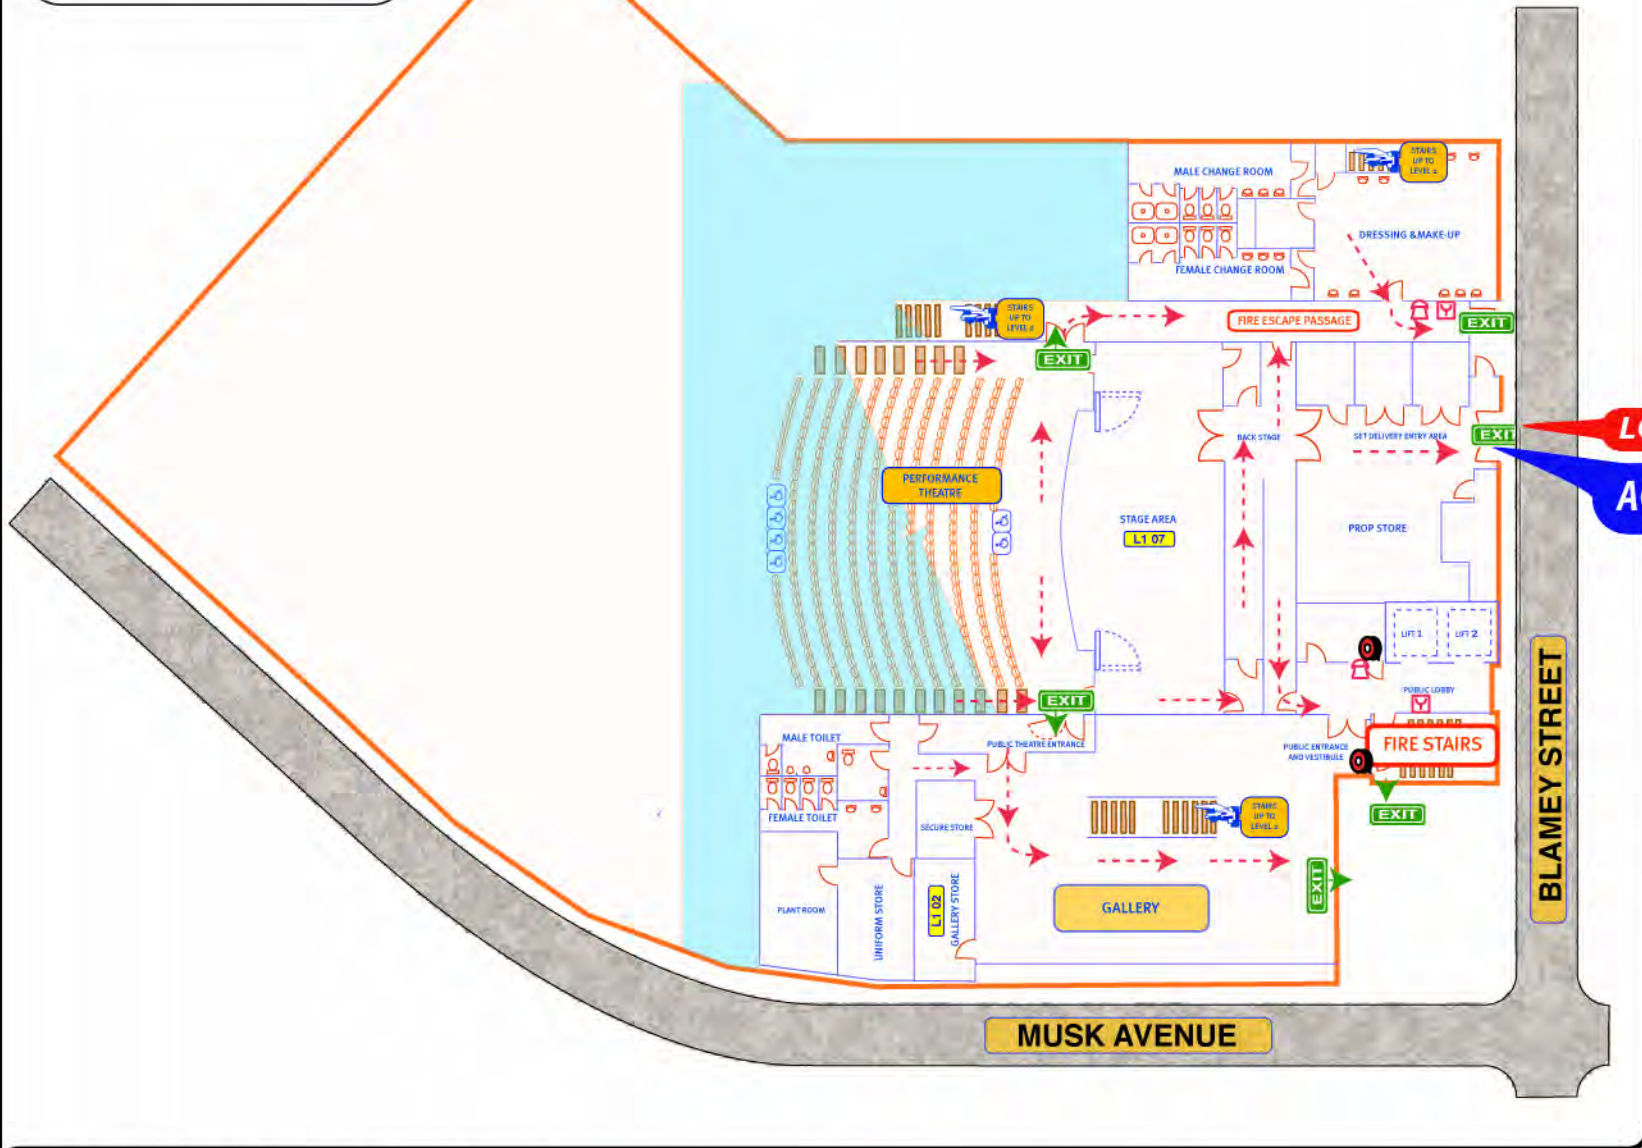

QUEENSLAND ACADEMIES | CI

Theatre seating.....360

QUEENSLAND
ACADEMIES | CI

QUT

BRISBANE CITY

THEATRE LOADING DOCK

MUSK AVENUE

BLAMEY STREET

KELVIN GROVE ROAD

FIRE EVACUATION INFORMATION

1. REMAIN CALM AND CEASE ACTIVITIES
2. COLLECT IMMEDIATE PERSONAL POSSESSIONS
3. OBEY ALL INSTRUCTIONS FROM WARDENS, SECURITY OFFICERS AND EMERGENCY PERSONNEL
4. LEAVE BUILDING BY THE MOST DIRECT ROUTE
5. PROCEED TO DESIGNATED ASSEMBLY AREA FOR YOUR BUILDING
6. DO NOT RE-ENTER BUILDING UNTIL INSTRUCTED TO DO SO BY THE FIRE OFFICER

NOTE: STAFF IN CHARGE OF A CLASS ARE RESPONSIBLE FOR THE SAFE EVACUATION OF THAT CLASS

LOADING ZONE

ACCESS TO STAGE

ACADEMY EVACUATION AREA LOCATION MAP

EVACUATION PLAN LEVEL 1 QUEENSLAND ACADEMIES CREATIVE INDUSTRIES