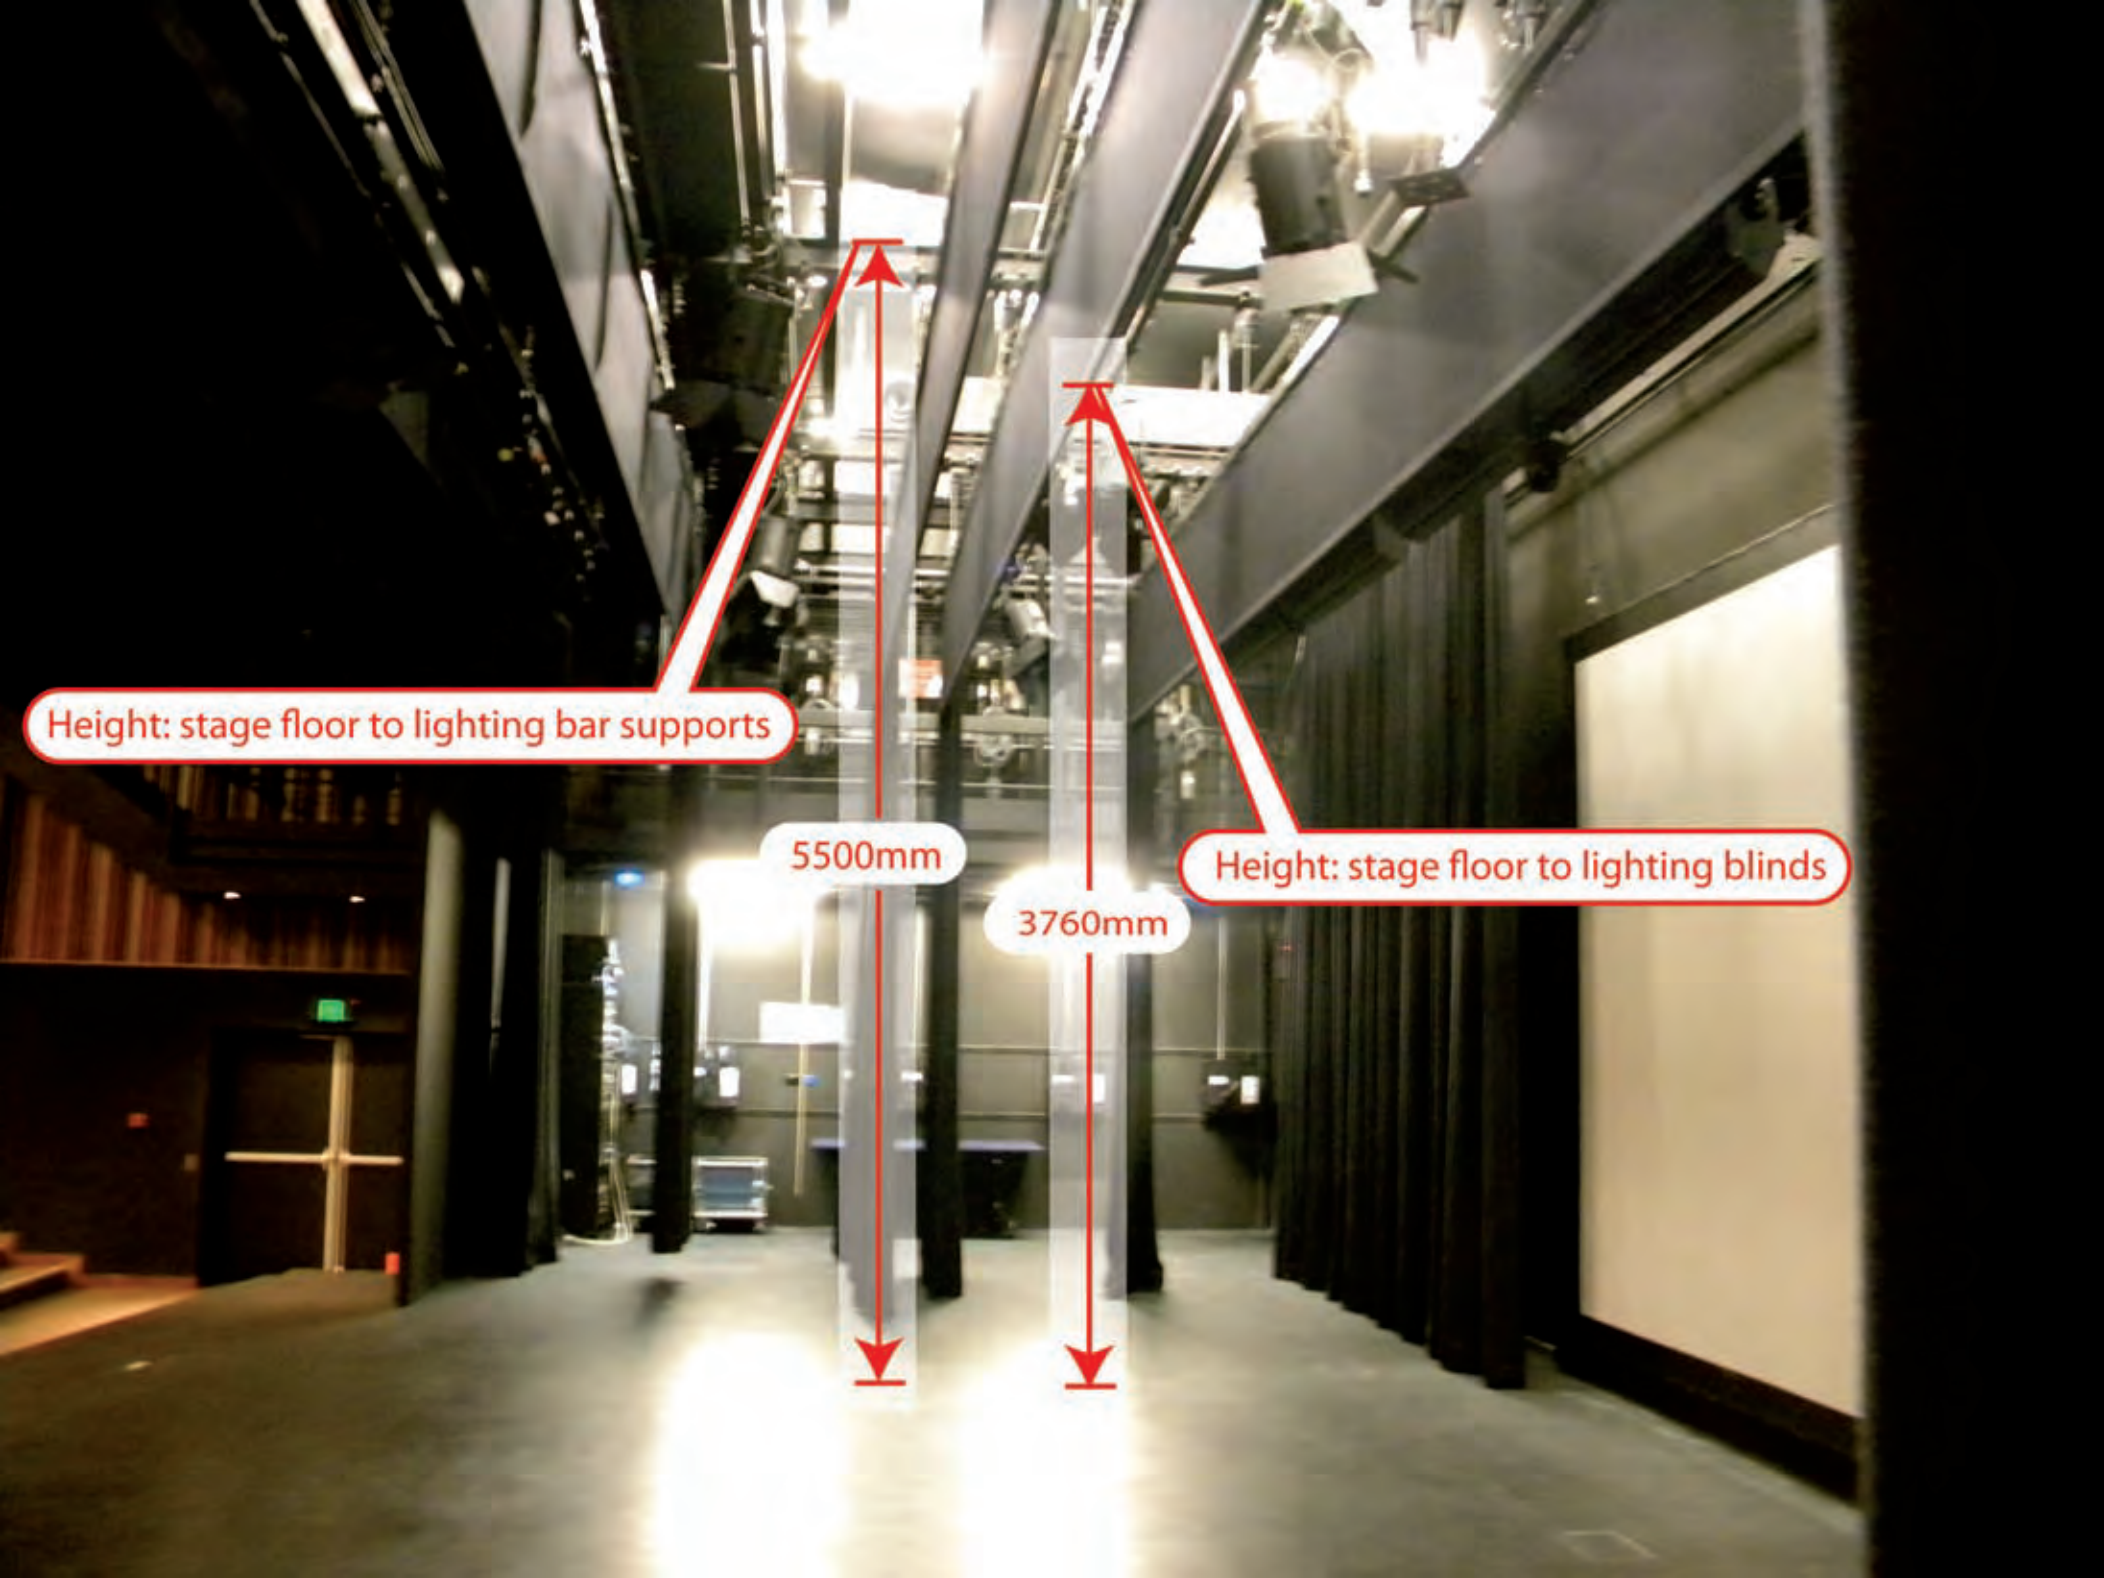

Height: stage floor to lighting blinds

3760mm

3180mm

5680mm

7930mm

600mm

Height: stage floor to lighting bar supports

5500mm