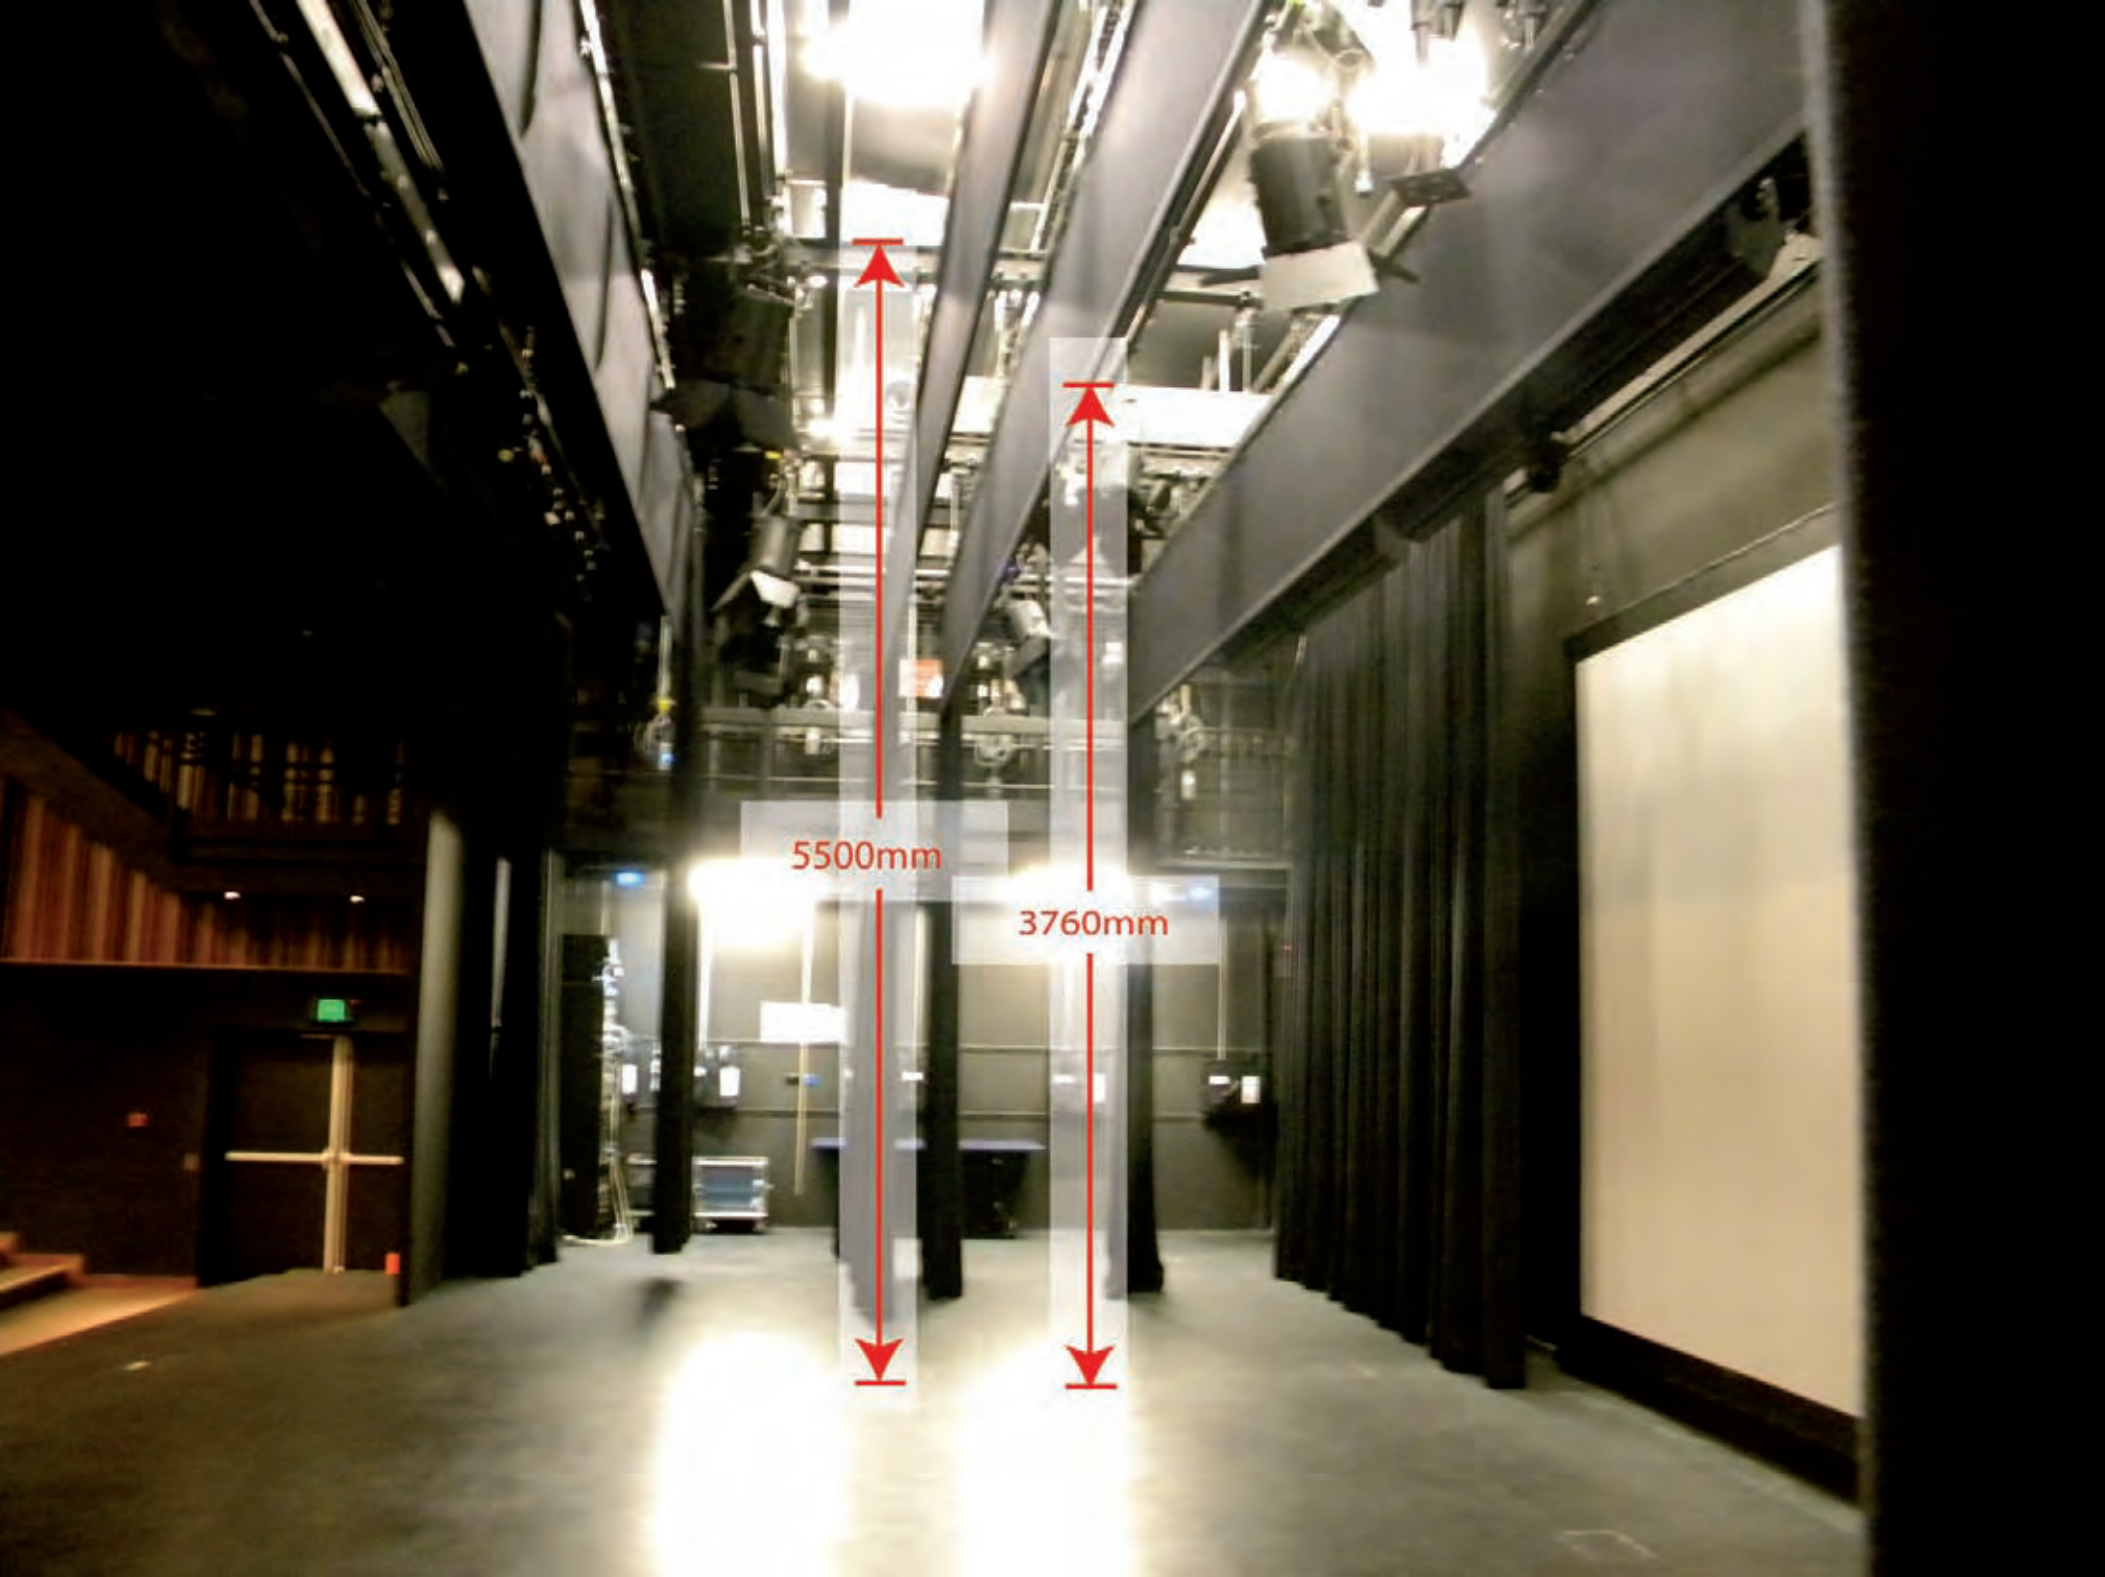

5500mm

3760mm

QUEENSLAND ACADEMY FOR CREATIVE INDUSTRIES THEATRE EQUIPMENT

SOUND

QTY	CODE	DESCRIPTION
1	LS9/32	Yamaha Digital Mixer
1	SCFRW5748	Soundcraft SCF-RW5748 GB2 24/4/2 Mixer
1	SCFRW5757	Soundcraft FX16ii Mixing Console
1	AW2400	Yamaha AW2400 Digital Work Station
2	49/322	Tascam Dual Cassette Deck
2	49/CDRW402	Tascam CD Recorder Duplicator
2	BSGC6UED	BSG Case 6RU Effects Rack
2	BSSSW9088IIMM	BSS Signal Processor 8 In 8 Out DSP
4	DBX166XL	DBX 2 Ch Compressor/Limiter
4	DBXIEQ31	DBX Dual 31 Band Digital EQ
2	MONEXL	TC Electronic Effects Processor
2	DMRES35V	Panasonic DVD/VCR Player Recorder
1	CRNXLS202D	Crown 2 x 300W Power Amplifier
2	UPA1P	Meyer Powered Speaker