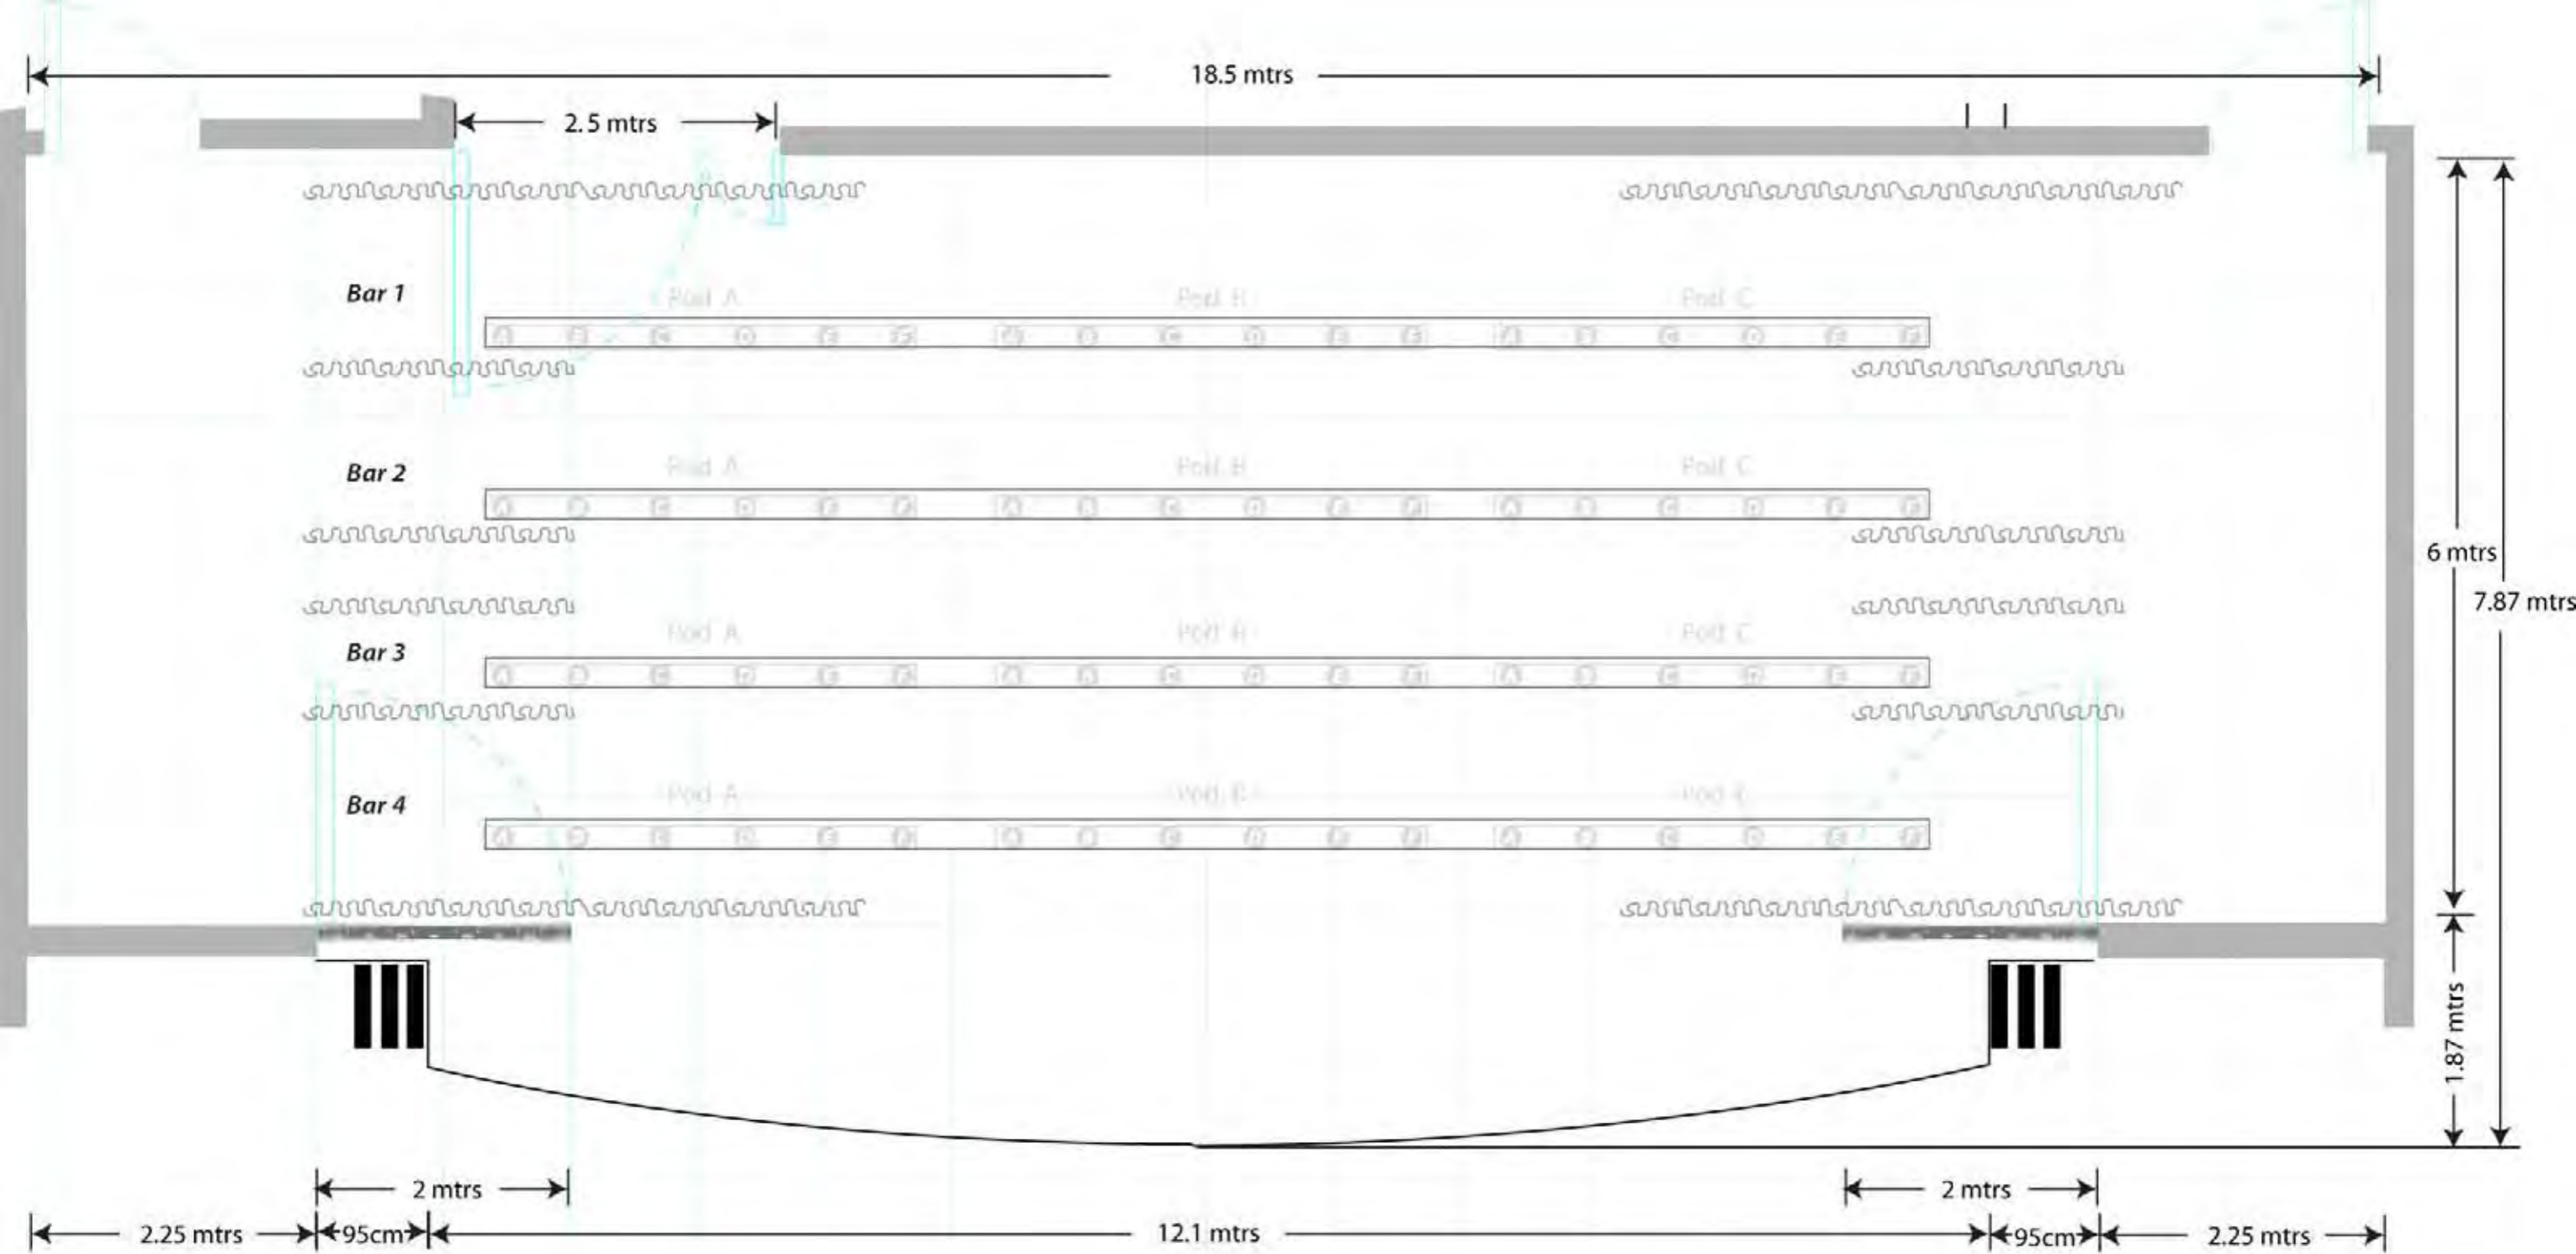

NOTE: STAFF IN CHARGE OF A CLASS ARE RESPONSIBLE FOR THE SAFE EVACUATION OF THAT CLASS

LOADING ZONE

ACCESS TO STAGE

ACADEMY EVACUATION AREA LOCATION MAP

EVACUATION PLAN LEVEL 1 QUEENSLAND ACADEMIES CREATIVE INDUSTRIES

Height: stage floor to lighting blinds

3760mm

3180mm

5680mm

7930mm

600mm

Height: stage floor to lighting bar supports

5500mm